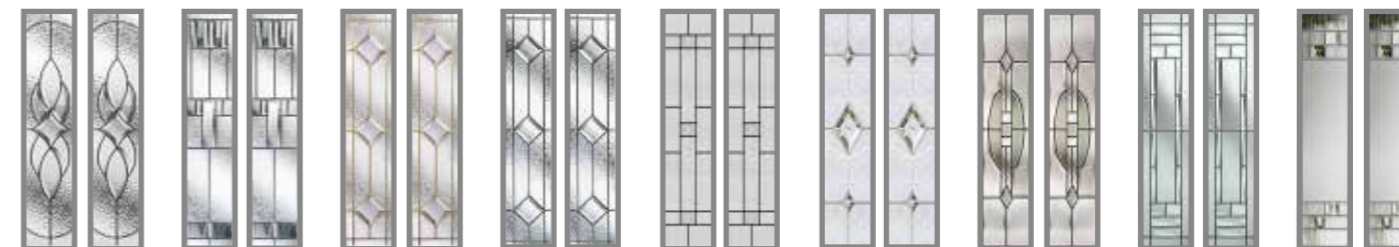

Platinum Elegance Prairie Zinc Simplicity Brass Simplicity Zinc Tate Trio Diamond Reflections New Orleans Horizon