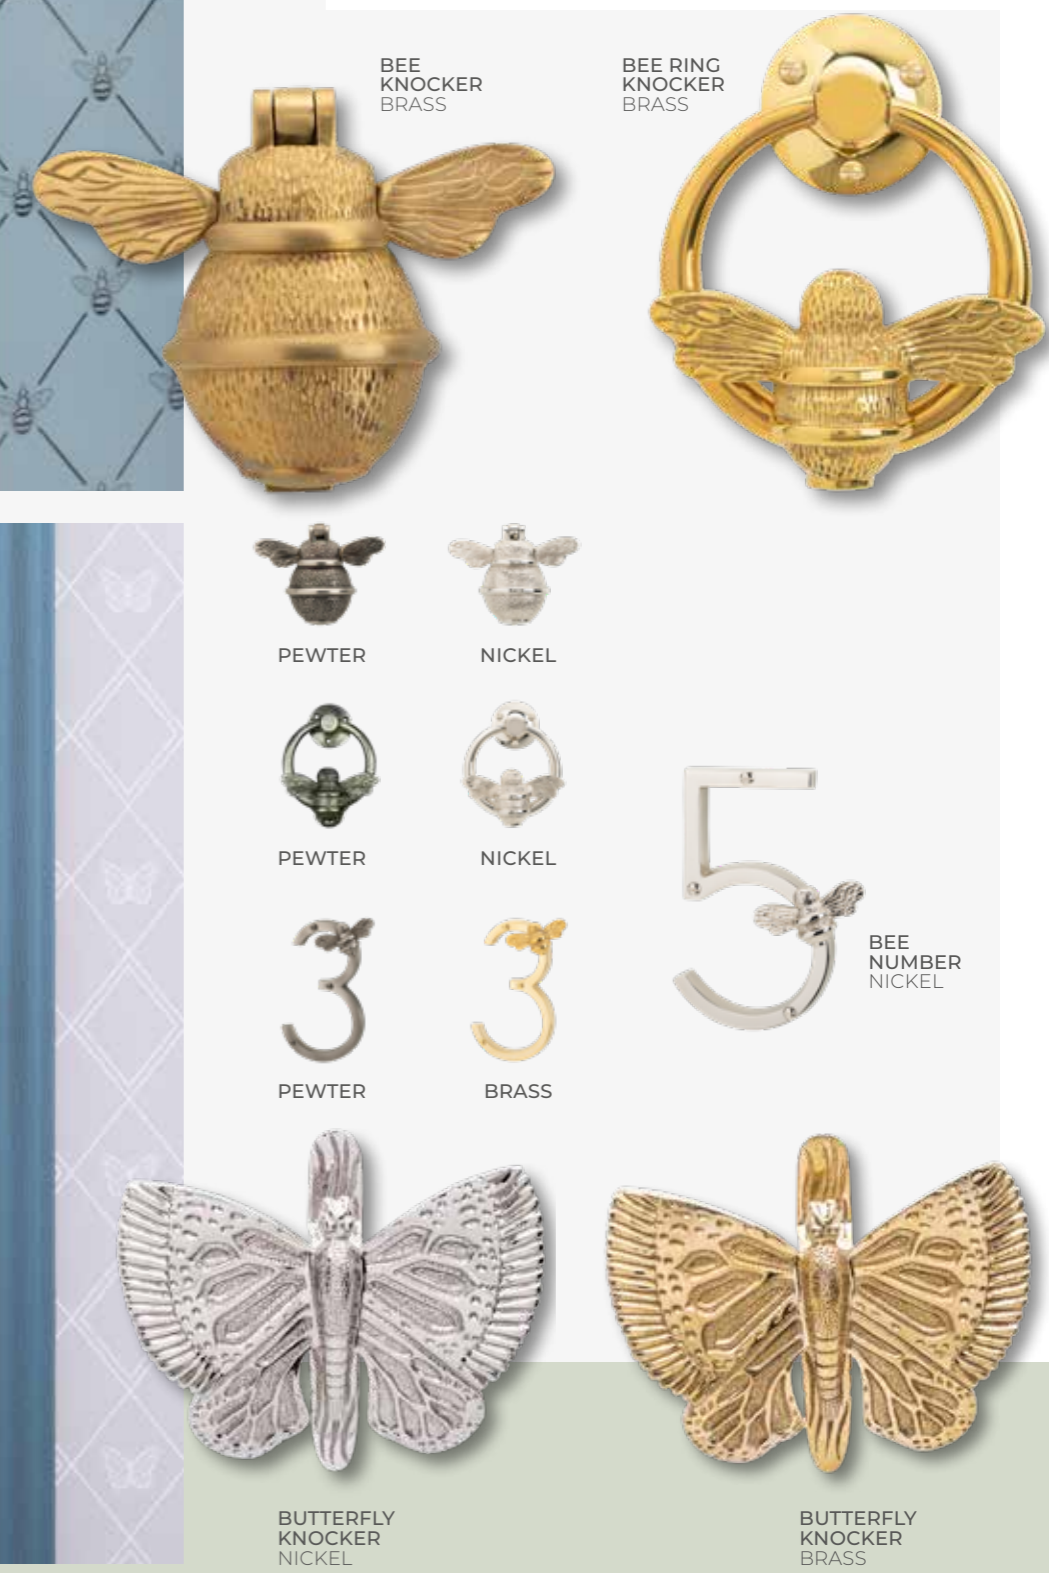

BEE RING KNOCKER BRASS

PEWTER

NICKEL

PEWTER

NICKEL

PEWTER

BRASS

BEE NUMBER NICKEL

BUTTERFLY KNOCKER NICKEL

BUTTERFLY KNOCKER BRASS

DOOR FURNITURE

Handmade from solid brass and crafted using traditional techniques, our range of beautiful bee and butterfly door knockers and numerals, not only make the perfect accompaniment to our nature inspired glass options, they're also sure to bring a smile to your visitors.

BEE KNOCKER BRASS