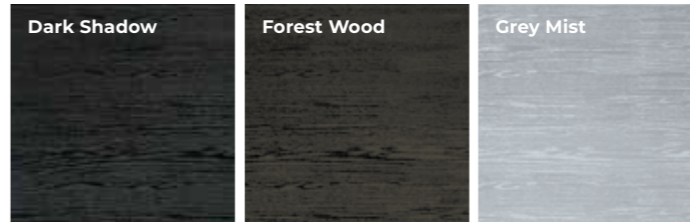

EXCLUSIVE SELECT COLOURS

Colours only available on Select Solid doors.

*Oak and Rosewood are NOT a match to a foiled frame and will be noticeably different.

BUTTERFLY & BEE COLLECTION

Our nature inspired bee and butterfly range of glasses and hardware, will not only make a beautiful entrance for your home, it's sure to make a great first impression and be a talking point for your guests.