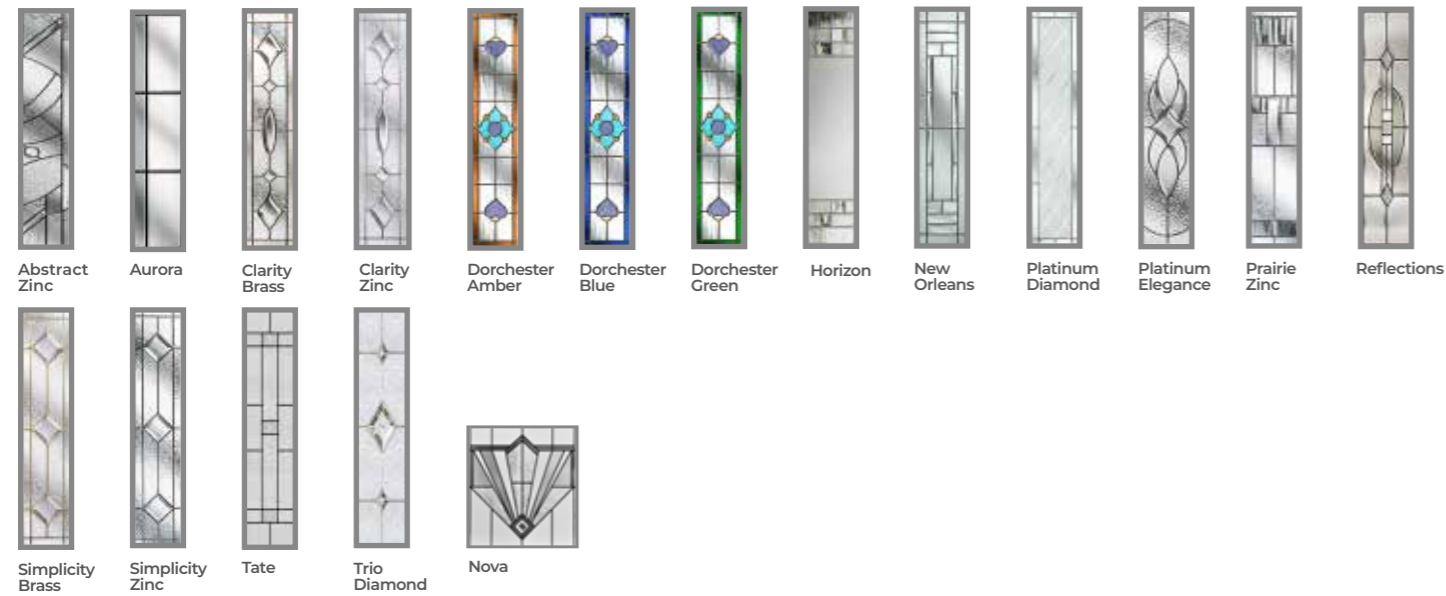

HARMONY HIVE

HARMONY ONYX

HARMONY VERONA

Angled view showing 3D effect

- ✓ Double glazed sandblasted units, no backing glass required
- ✓ Designed to maximise natural light whilst maintaining privacy
- ✓ Easy to clean and maintain
- ✓ Beautiful designs that are available in:

- S-Class Four
- S-Class Bohemia XL
- S-Class Bohemia Large Rectangle
- S-Class Bohemia Long Rectangle
- S-Class Bohemia Solo Rectangle

- S-Class Select Long Rectangle
- S-Class Select Solo Rectangle
- S-Class Rustic XL
- S-Class Rustic Large Rectangle

SCAN THIS QR CODE WITH YOUR PHONE'S CAMERA TO SEE THE 3D EFFECT OF THE HARMONY GLASSES.

GLASS DESIGNS

A fine selection of hand-crafted traditional and contemporary glass styles designed to maximise natural light and provide the ultimate finishing touch to your door.

- ☑ Outstanding style of glazing
- ☑ Triple and double glazed options
- ☑ Designed to maximise natural light
- ☑ Traditional and contemporary choices
- ☑ Easy to clean and maintain

TRIPLE GLAZED

DOUBLE GLAZED Requires Backing Glass. *No backing glass required