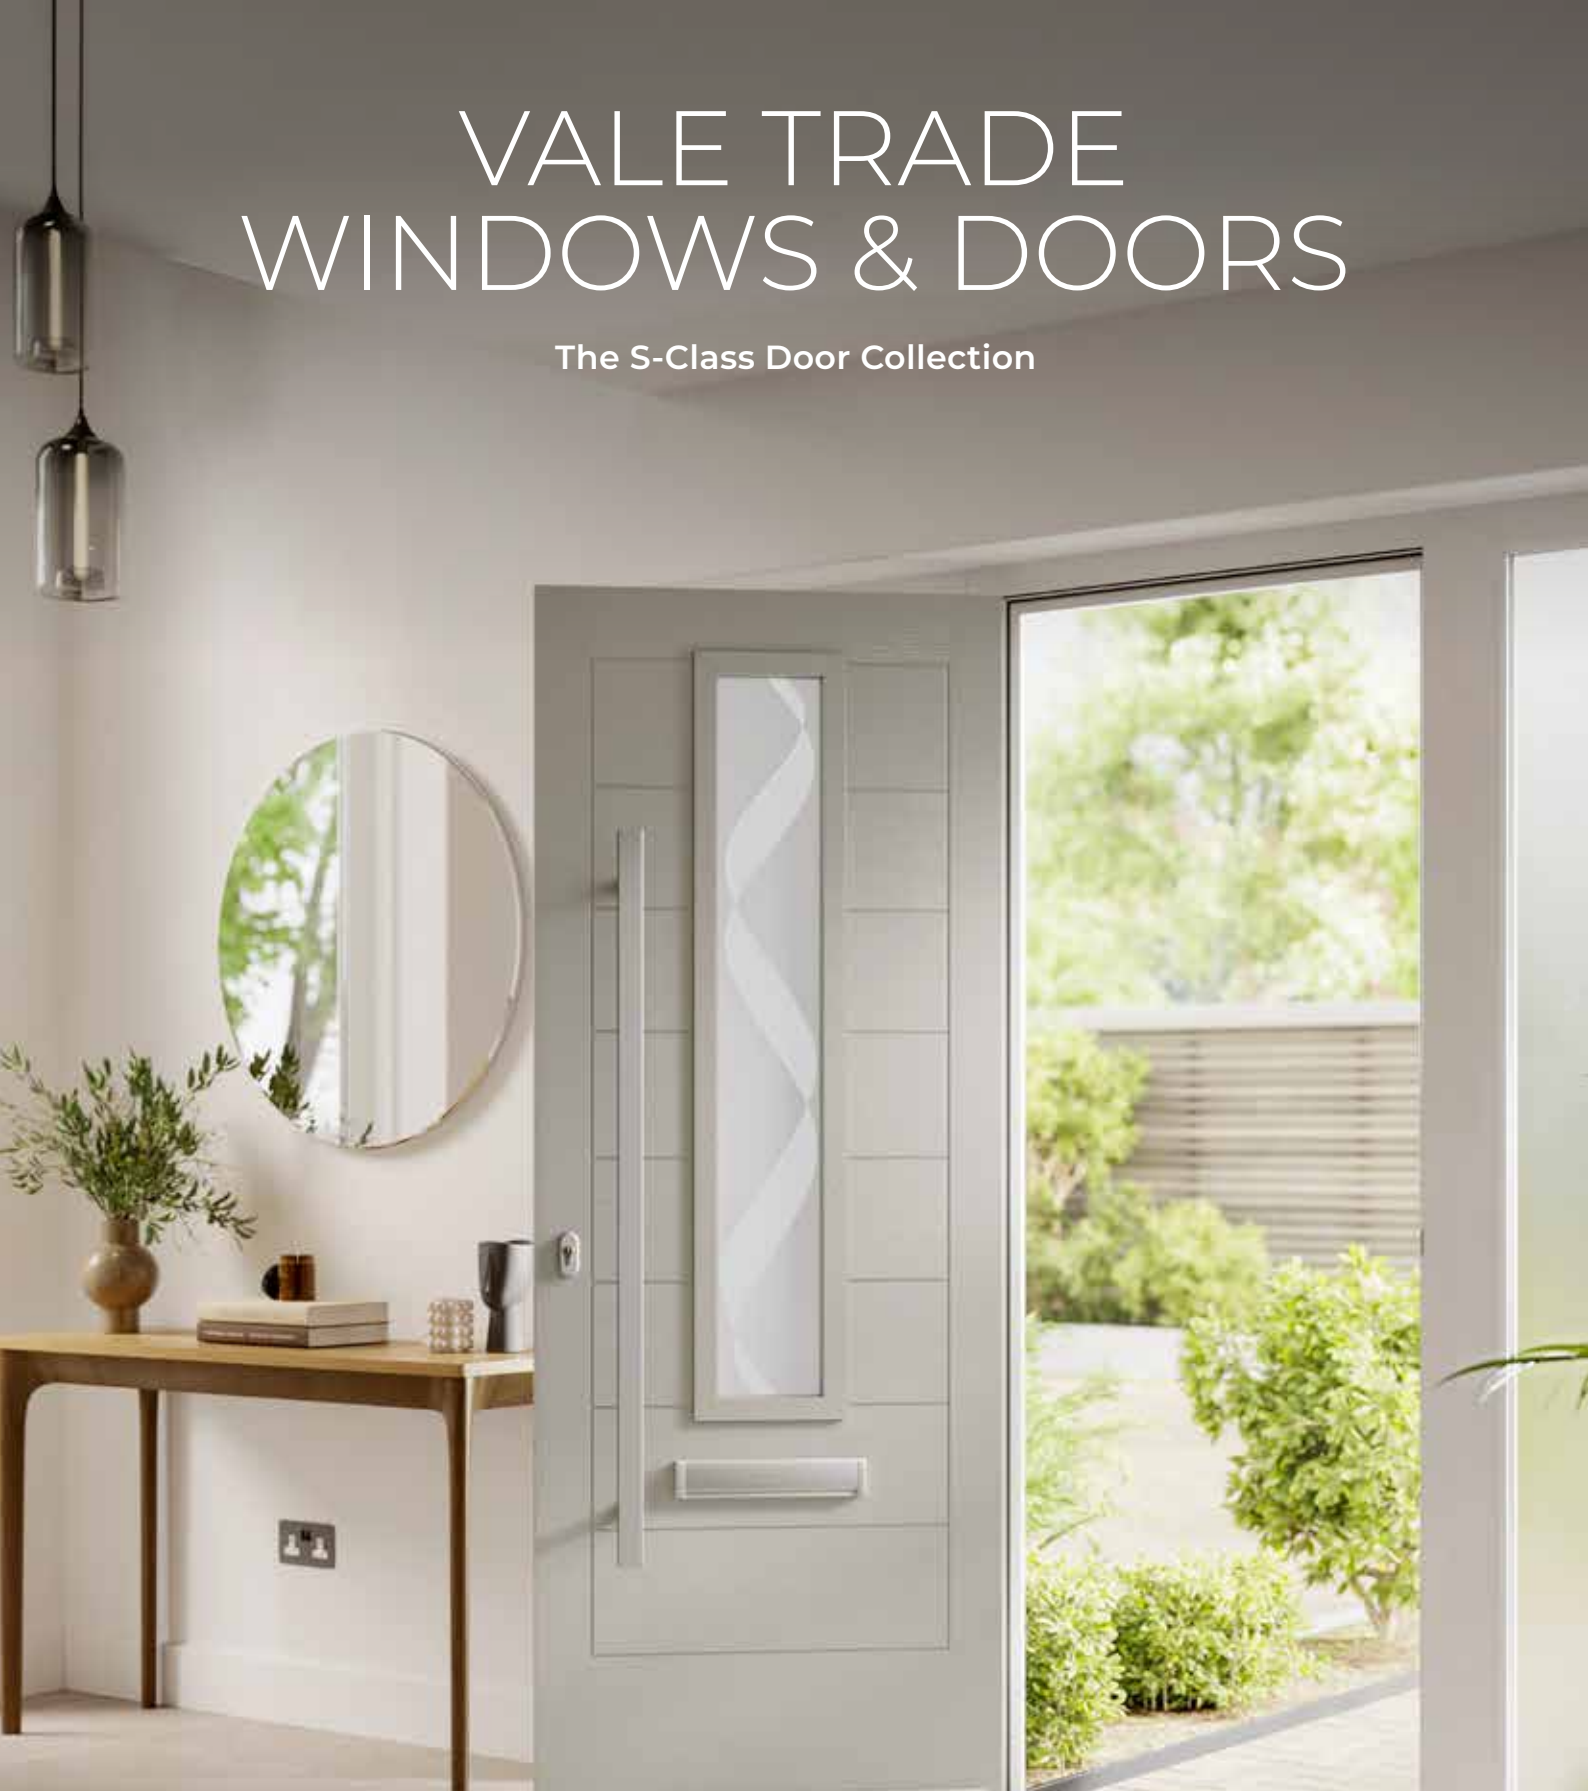

VALE TRADE WINDOWS & DOORS

The S-Class Door Collection

VALE TRADE
— **Windows & Doors** —
TRADE & DOMESTIC SUPPLIERS

Vale Trade Windows & Doors is a division of Conservatory Warmer Roof Ltd