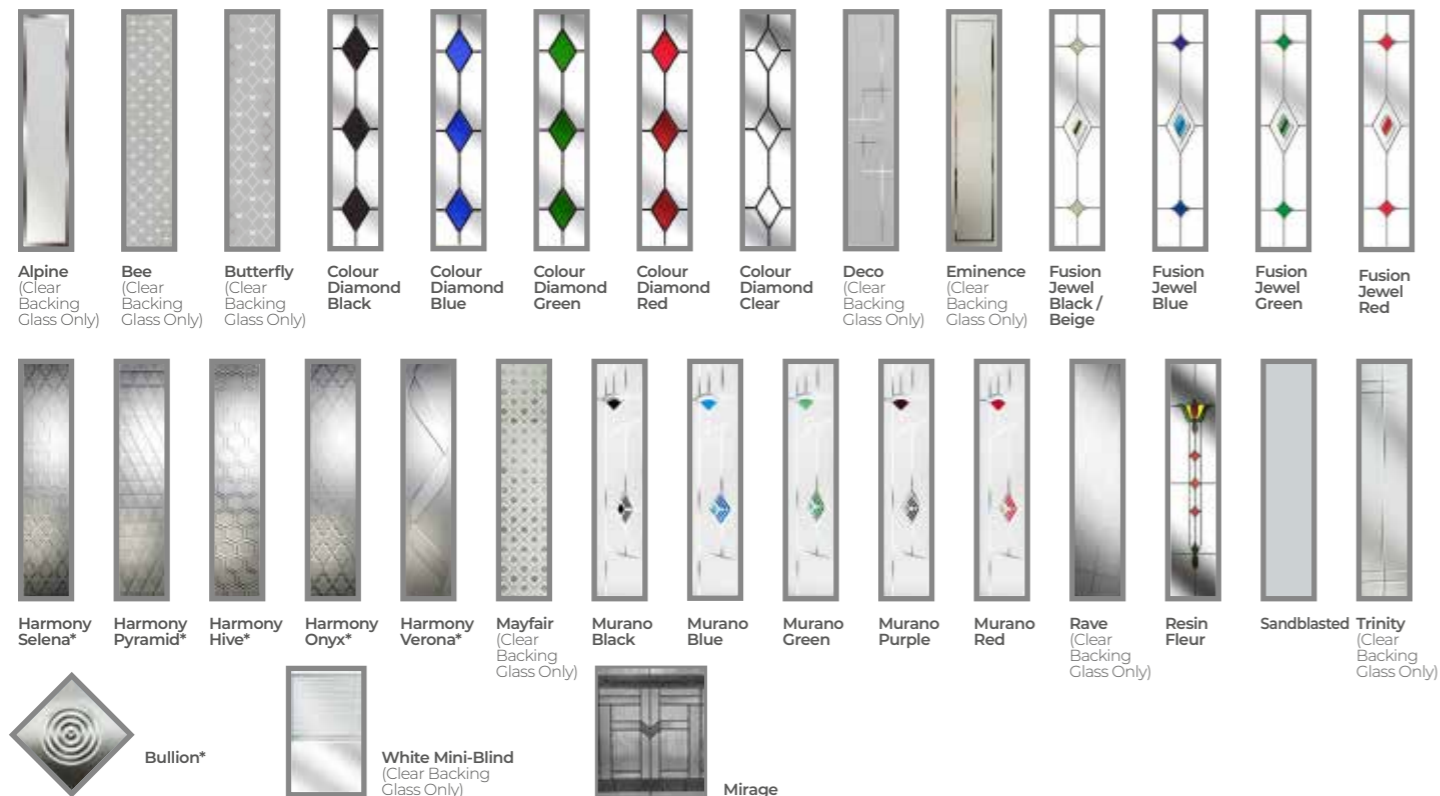

HARMONY HIVE

HARMONY ONYX

HARMONY VERONA

Angled view showing 3D effect

- ✓ Double glazed sandblasted units, no backing glass required
- ✓ Designed to maximise natural light whilst maintaining privacy
- ✓ Easy to clean and maintain
- ✓ Beautiful designs that are available in:

- S-Class Four
- S-Class Bohemia XL
- S-Class Bohemia Large Rectangle
- S-Class Bohemia Long Rectangle
- S-Class Bohemia Solo Rectangle

- S-Class Select Long Rectangle
- S-Class Select Solo Rectangle
- S-Class Rustic XL
- S-Class Rustic Large Rectangle

SCAN THIS QR CODE WITH YOUR PHONE'S CAMERA TO SEE THE 3D EFFECT OF THE HARMONY GLASSES.

GLASS DESIGNS

A fine selection of hand-crafted traditional and contemporary glass styles designed to maximise natural light and provide the ultimate finishing touch to your door.

- ☑ Outstanding style of glazing
- ☑ Triple and double glazed options
- ☑ Designed to maximise natural light
- ☑ Traditional and contemporary choices
- ☑ Easy to clean and maintain

TRIPLE GLAZED

DOUBLE GLAZED Requires Backing Glass. *No backing glass required