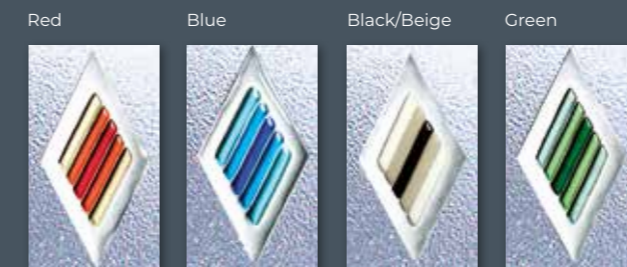

**Rockingham One Platinum Fantasy**  
 Colour White  
 Frame White

**Balmoral One Classic Platinum Cluster**  
 Colour Black Brown  
 Frame Black Brown

**Rockingham One Platinum Fantasy**  
 Colour White  
 Frame White

**Rockingham One Crystal Aurora Blue**  
Colour White  
Frame White

**Balmoral One Classic Crystal Vega Clear**  
Colour White  
Frame White

**Balmoral One Classic Crystal Vega Blue**

**Balmoral One Classic Crystal Vega Green**

Also available:

**Rockingham One Crystal Aurora Clear**  
Colour White  
Frame White

**Rockingham One Crystal Aurora Blue**

**Rockingham One Crystal Aurora Green**

Please Note: With this glass collection no backing glass option is required.

# FUSED JEWELS COLLECTION

The Fused Jewels Collection features door panels glazed with an imaginative fusion of handmade bevelled glass diamonds and shapes, which will sparkle and refract light and colour into your home.